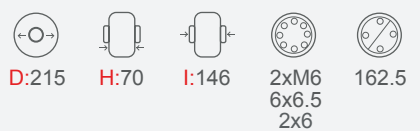

Size (mm)

Product Code

Vulkollan Ref. 637.080

Polyurethane Ref. 647.080

Size (mm)

Product Code

Vulkollan Ref. 637.053

Polyurethane Ref. 647.053