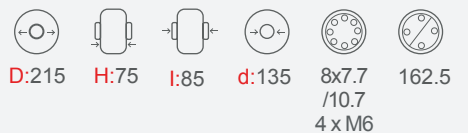

Size (mm)

Product Code

Vulkollan Ref. 637.071

Polyurethane Ref. 647.071

Size (mm)

Product Code

Vulkollan Ref. 637.077

Polyurethane Ref. 647.077