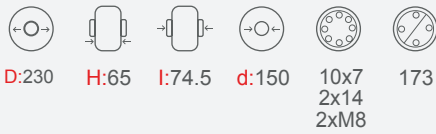

Product Code

Vulkollan Ref. 637.052

Polyurethane Ref. 647.052

Size (mm)