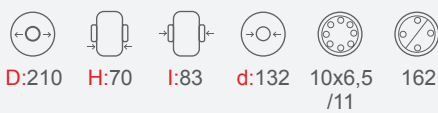

Product Code

Vulkollan Ref. 637.066

Polyurethane Ref. 647.066

Size (mm)