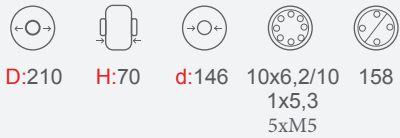

Size (mm)

Product Code

Vulkollan Ref. 637.079

Polyurethane Ref. 647.079

Size (mm)

Product Code

Vulkollan Ref. 637.066

Polyurethane Ref. 647.066