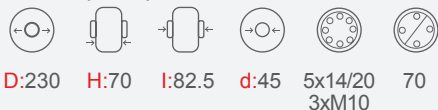

Product Code

Vulkollan Ref. 637.008

Polyurethane Ref. 647.008

Size (mm)