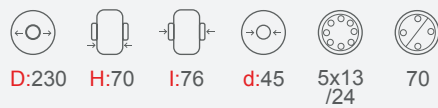

Product Code

Vulkollan Ref. 637.002

Polyurethane Ref. 647.002

Size (mm)