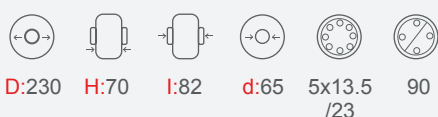

Product Code

Vulkollan Ref. 637.003

Polyurethane Ref. 647.003

Size (mm)