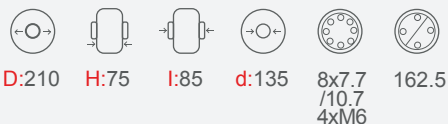

Product Code

Vulkollan Ref. 637.077

Polyurethane Ref. 647.077

Size (mm)