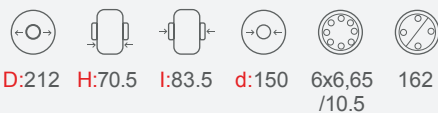

Product Code

Vulkollan Ref. 637.076

Polyurethane Ref. 647.076

Size (mm)